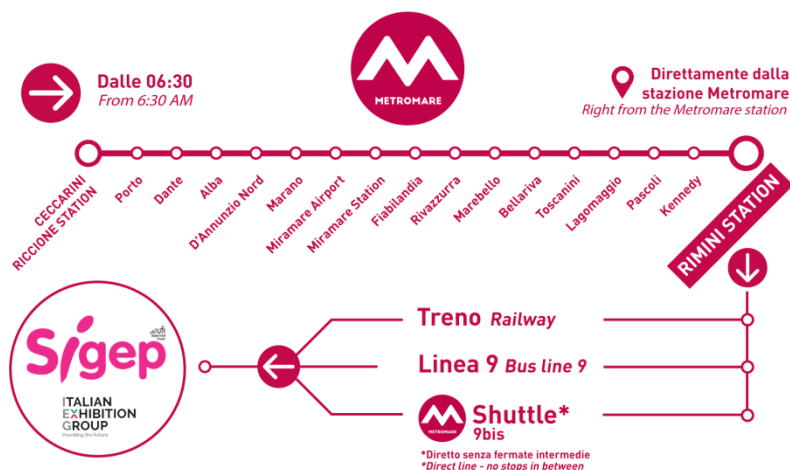

REACHING RIMINI

18|22. 01. 2020 RIMINI Expo Centre Italy

ITALIAN
EXHIBITION
GROUP
Providing the future

BY CAR

The Expo Centre is located in Via Emilia 155 in Rimini and is linked with the motorway network via A14 Adriaticmotorway (Bologna www.autostrade.it).

Romagna Smart Pass: 3-days ticket valid on all the bus lines and Metromare:

<https://www.startromagna.it/titoli-e-tariffe/romagnasmartpass/>

Rail Smart Pass: 3-days ticket valid on all the routes on the entire Star Romagna Bus Network and Regional Trains between stations in Romagna. <https://www.startromagna.it/titoli-e-tariffe/rail-smartpass/>

Daily Pass: Bus and Metromare ticket valid 24 hours from the moment of validation within the areas shown on the ticket. <https://www.startromagna.it/titoli-e-tariffe/biglietti/#daily-tickets-day-ticket>

INFO METROMARE: [Web site](#)

Bus N° 9/Fiera - Metromare Shuttle

From the railway station of Rimini to coincident arrival of the Metromare rides in the main time slots (morning, evening and closing time of the fair).